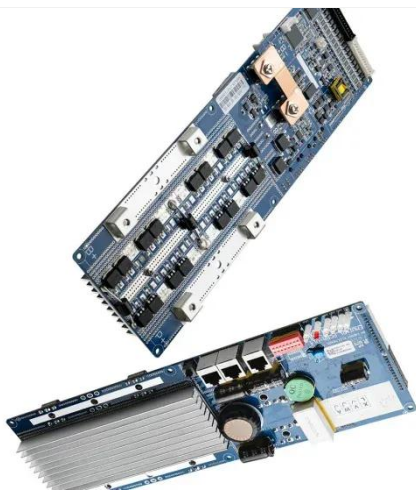

The 60W/5A waterproof power supply is a constant voltage (12V) power supply, which is compatible with a single color or RGB light strip, string light, wireless router, ADSL ...

[Get a quote](#)

Best portable power station of 2025: My top-rated ...

Best portable power station for RVs and home back-up A heavyweight beast of a power station, this unit boasts battery expansion, ...

[Get a quote](#)

inShareplus LED Power Supply, 60W IP67 Waterproof ...

12V power supply features a sturdy aluminum alloy shell for heat dissipation and long-term stability. Sealed IP67 waterproof, it withstands harsh conditions, ...

[Get a quote](#)