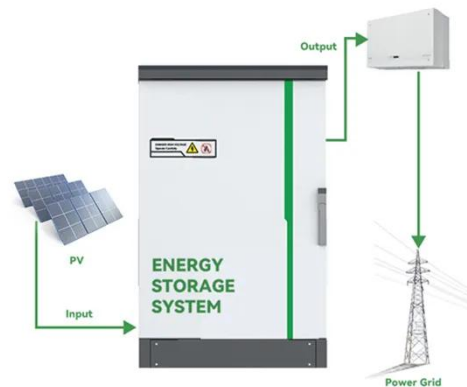

350W Power Inverter for Dewalt 20V 60V Li-ion Battery, 20V to ...

The 350W Power Inverter is your