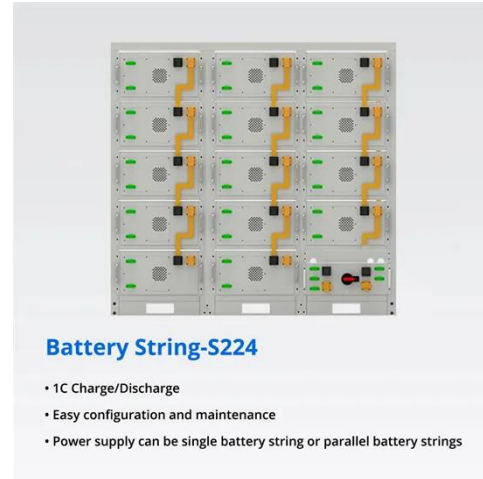

(350-2000W) Pure Sine Wave

...

IPower series is a pure sine wave inverter that can convert 12/24/48VDC to 220/230VAC (or 110/120VAC). The power is from 350VA to 2000VA. The ...

[Get a quote](#)

350W Mobile Power Inverter 110/220V For Milwaukee 18v Li-ion ...

350W Power Inverter for Milwaukee M18 18V Li-ion Battery, 4-Port 20V to 120V Pure Sine Wave Inverter with LED Light, 3 USB-A Port, 1 USB-C Port, 1 DC Port, Power ...

[Get a quote](#)

350W 2 Dual Power Inverter 220V Mobile Battery Inverter For ...

Power Inverter for Milwaukee 18V Battery, 350W Power Supply Inverter Outdoor Generators Converter DC 20V to AC 220V ~230V with AC Outlet & USB Port& Type-C Port& ...

[Get a quote](#)