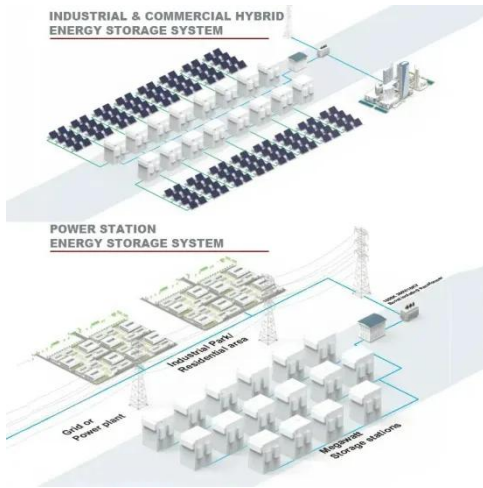

Press release issued February 8, 2024: Belize Electricity Limited (BEL) informs our customers of an unexpected interruption of power supply ...

[Get a quote](#)

Telecommunications in Belize

The law defines communication broadly to encompass the possible interception of communication by post, telephone, facsimile, e-mails, chat, and/or text messages whether encrypted or ...

[Get a quote](#)