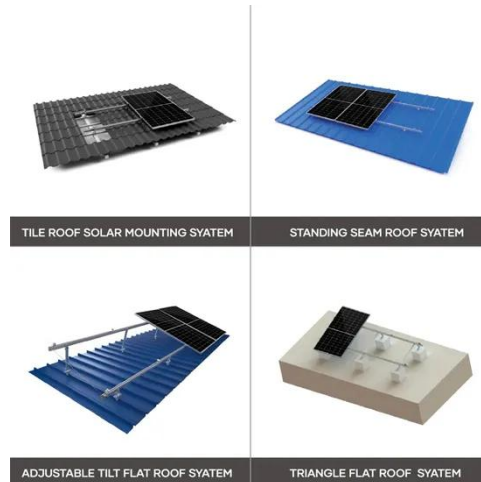

our Power Inverter, ideal for camping, road trips, and backup power. Compact and portable, it's perfect for powering home appliances on the go. ...

[Get a quote](#)

Amazon : Power Converter 12 Volt To 220

High-Power 4000W DC to AC Power Inverter - 12V to 110V/220V Converter with Dual USB Ports, Universal AC Outlet, LED Display for Cars, Trucks, RVs, and Home Backup

[Get a quote](#)

Inversor De 12v A 220v

Envíos Gratis en el día Compre Inversor De 12v A 220v en cuotas sin interés! Conozca nuestras increíbles ofertas y promociones en millones de productos.

[Get a quote](#)

Inverter 12v To 220v: Shop Online At Best Prices In Egypt , Souq ...

Amazon.eg: inverter 12v to 220vFOKKAH 200W Car Power Inverter, DC 12/24V to