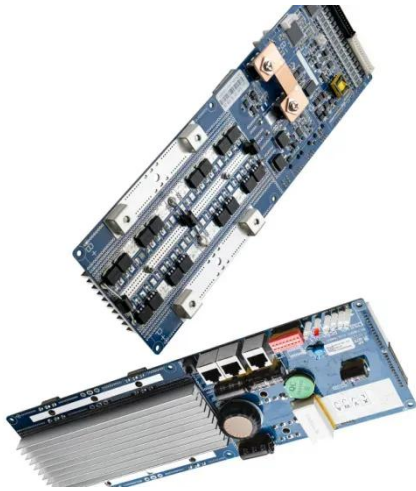

Home use buy online Pakistan

[Get a quote](#)

Amazon : Power Inverter 2000W (Peak Power) DC 12V to AC 220V ...

?Universal Compatibility Inverter?You simply connect the power inverter to your 12V/24V battery via cable and you are ready to use 110V 220V AC power any time and anywhere.