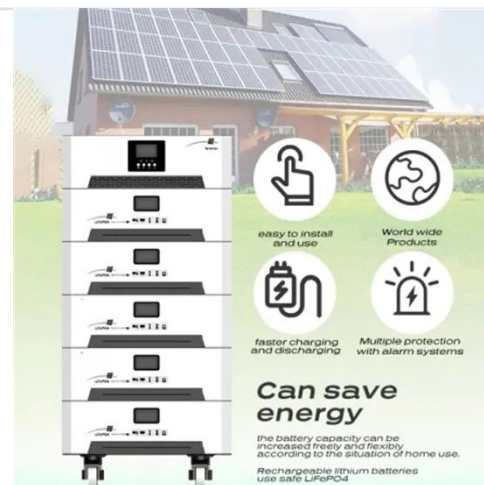

Pure Sine Wave Power Inverter 6000W Solar Hybrid Inverter, ...

Pure Sine Wave Power Inverter 6000W Solar Hybrid Inverter,
12V/24V/48V/60V/72V/96V DC to
110V/220V AC with 2 Outlets for Lead
Acid/Lithium Batteries (24v,220V)

[Get a quote](#)

Contact Us