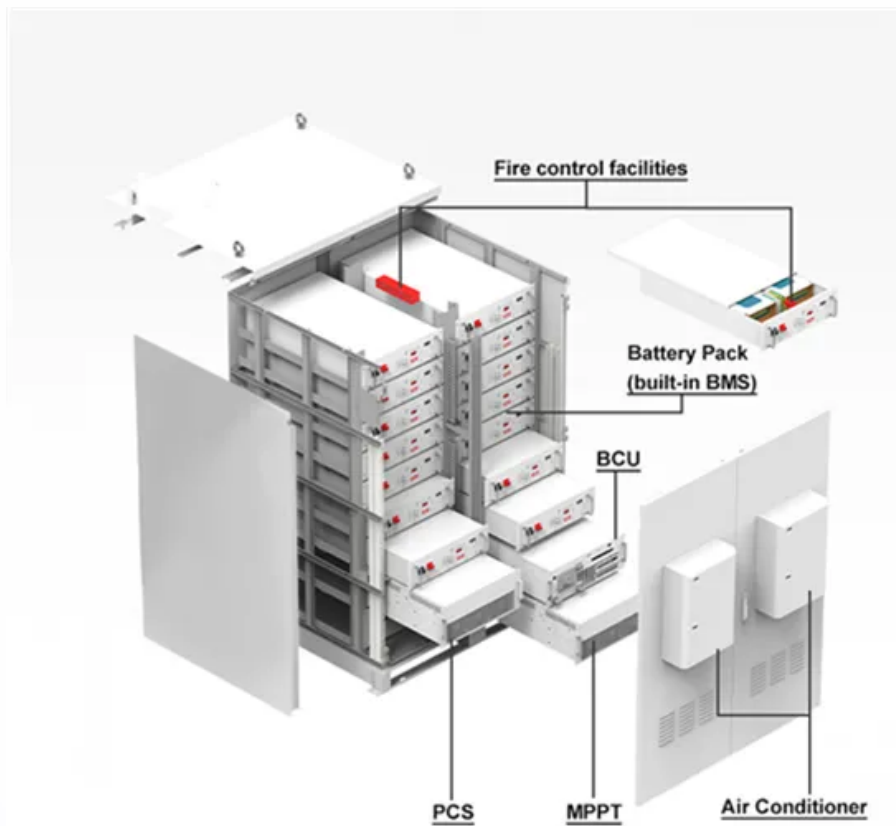

SolarMax Energy Systems

Inverter 220v 5000

Overview

What is a 5000 watt inverter?

5000 Watt Heavy-Duty Modified Sine Wave Inverter | Go Power! The largest of the Heavy-Duty Modified Sine Inverter line, the Go Power! GP-5000HD provides enough power to run several appliances at once. With a 5000-watt output, this inverter is the best choice for most large power requirements.

How does a 240V inverter work?

The 240VAC supply is accomplished through one of the two AC receptacles, or the direct connect terminal block. This inverter will accept 12V as an input and produce a modified sine wave output. The AIMS inverter offers some great features that are beneficial to any system.