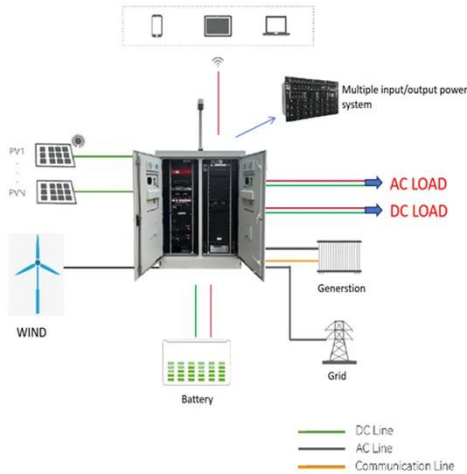

manage the power parameters of multiple tower base stations in the monitoring center without the ...

[Get a quote](#)

Telecom and Cell Tower Monitoring and Management

Power Monitoring AggreGate provides real-time monitoring and performance optimization analytics for the tower power units. Those units normally handle a ...