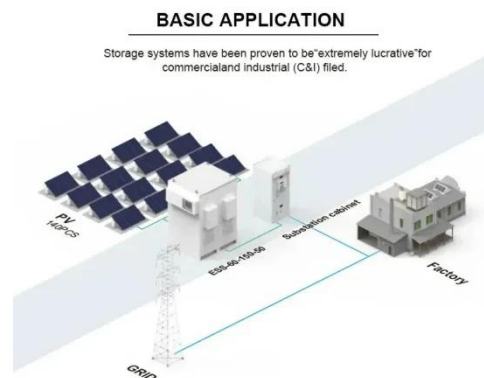

Key Applications of Power Meters in Tower Base ...

Operators can centrally monitor and