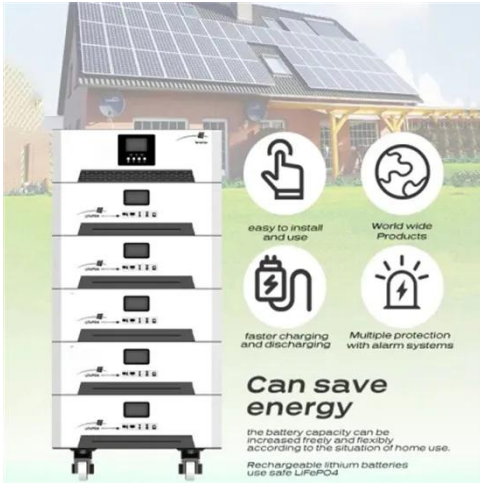

watts of power while maintaining a virtually silent operation at only 59 dB ...

[Get a quote](#)

4000W Complete Off-Grid Solar Kit

4000W Complete Off-Grid Solar Kit - 120/240V Output / 12VDC [Choose Battery Bank] + 600 Watts Solar , Off-Grid, Mobile, Backup [CSK-PLUS]. This is the complete off-grid solar power ...