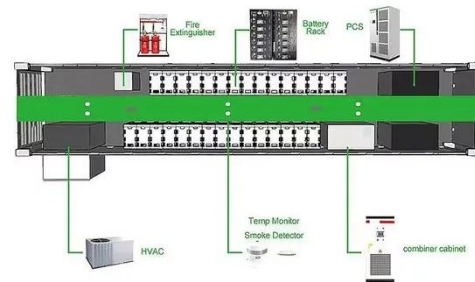

NOVUS, 2300W Inverter Generator with CO Sensor, Surge Watts 2300 ...

The NOVUS NV2300iS 2300-Watt Portable Inverter Generator is super