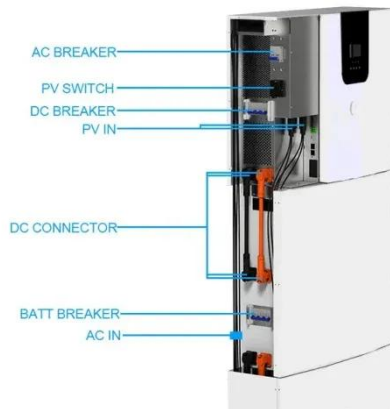

three-phase power to charge their electric car at home depends on the type of EV and the charging equipment ...

[Get a quote](#)

OEM Three-Phase Portable Charging, Three-Phase Portable Charging ...

Professional Three-Phase Portable Charging Manufacturer and Supplier. Learn more about Three-Phase Portable Charging here. We focus on your project needs.

[Get a quote](#)

What Are 3-Phase Chargers and How Do They Work?

3-phase chargers use three alternating currents to deliver power efficiently, ideal for high-demand applications like EVs and industrial equipment. They reduce charging times, ...

[Get a quote](#)